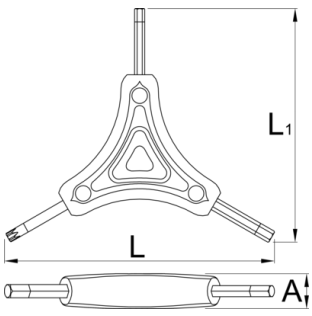

Y hex & torx wrench

1781/2HXTX

YENI

Profiles

Product features

- Ergonomically shaped composite tool body
- Insert molded bits for secure fit and durability
- Black oxide tips for improved tolerances
- Y-shape design for good leverage and control
- Includes 4 mm, 5 mm hex and TX25 bits
- Covers the most common bicycle fasteners

				A	B	C	
629583	4	5	25	122	16	106	54

* Ürünlerin resimleri semboliktir. Bütün boyutlar mm ve ağırlık gram cinsindedir.

Usage (pictures)