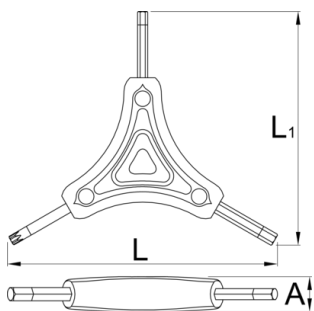

Y hex & torx wrench

1781/2HXTX

NOU

Profile

Caracteristicile produsului

- Ergonomically shaped composite tool body
- Insert molded bits for secure fit and durability
- Black oxide tips for improved tolerances
- Y-shape design for good leverage and control
- Includes 4 mm, 5 mm hex and TX25 bits
- Covers the most common bicycle fasteners

629583

4

5

25

A

122

B

16

C

106

54

* Imaginea produsului este simbolica. Toate dimensiunile sunt exprimate în mm, greutatea în grame.

0 (pictures)