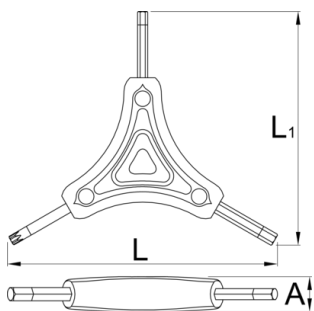

Y hex & torx wrench

1781/2HXTX

NOVO

Profili

Atributi proizvoda

- Ergonomically shaped composite tool body
- Insert molded bits for secure fit and durability
- Black oxide tips for improved tolerances
- Y-shape design for good leverage and control
- Includes 4 mm, 5 mm hex and TX25 bits
- Covers the most common bicycle fasteners

				A	B	C	
629583	4	5	25	122	16	106	54

* Slike proizvoda su simbolične. Sve dimenzije su u mm, masa je u g.

upotreba (pictures)