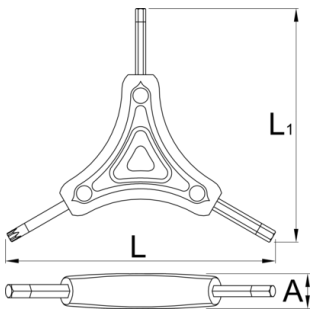

Y hex & torx wrench

1781/2HXTX

NEW

配置文件

产品属性

- Ergonomically shaped composite tool body
- Insert molded bits for secure fit and durability
- Black oxide tips for improved tolerances
- Y-shape design for good leverage and control
- Includes 4 mm, 5 mm hex and TX25 bits
- Covers the most common bicycle fasteners

				A	B	C	
629583	4	5	25	122	16	106	54

* Images of products are symbolic. All dimensions are in mm, and weight is in grams. All listed dimensions may vary in tolerance.

用途 (pictures)