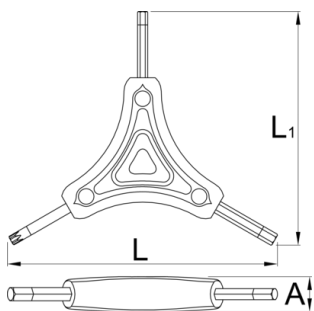

Y hex & torx wrench

1781/2HXTX

NOVO

Profili

Atributi proizvoda

- Ergonomically shaped composite tool body
- Insert molded bits for secure fit and durability
- Black oxide tips for improved tolerances
- Y-shape design for good leverage and control
- Includes 4 mm, 5 mm hex and TX25 bits
- Covers the most common bicycle fasteners

629583

4

5

25

A

122

B

16

C

106

54

* Slike proizvoda su simbolične. Sve dimenzije su u mm, masa je u g.

Upotreba (pictures)