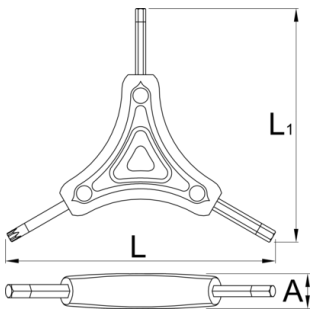

Y hex & torx wrench

1781/2HXTX

NEU

Profile

Produkteigenschaften

- Ergonomically shaped composite tool body
- Insert molded bits for secure fit and durability
- Black oxide tips for improved tolerances
- Y-shape design for good leverage and control
- Includes 4 mm, 5 mm hex and TX25 bits
- Covers the most common bicycle fasteners

				A	B	C	
629583	4	5	25	122	16	106	54

* Bilder von Produkten sind Symbolfotos. Abmessungen sind in mm, Gewichte in Gramm.

Verwendung (Bilder)