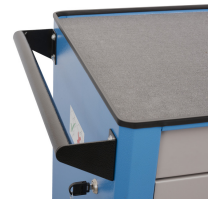

Accessoires

Kunststof bak, 13 delige set

ABS werkblad voor 940E en 940EV

Houten werkblad voor 940E en 940EV

Bussenhouder voor 940EV

Schroevendraaijerek voor 940E en 940EV

Papierrollhouder voor 940EV

Documentenhouder voor 940E en 940EV

Metalen mand voor 940EV

Onderdelen