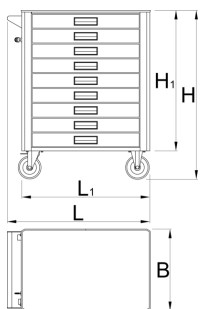

Tool carriage Euromotion

940EM2

Profielen

Product attributen

- materiaal: premium PLUS plaatstaal
- central locking system with a lock and folding key
- slot met sleutel inbegrepen en foam-sleutelhanger
- oil and acid resistant casters of a diameter of 125mm, one with brake, which blocks spinning and swiveling of the caster

- wide range of accessories
- blind nuts for fixing accessories are mounted on the carriage.
- coated with eco colour of Qualicoat quality standard
- static load capacity of carriage without casters: 1600kg
- dynamic load capacity of carriages: 500 kg
- maximum capacity of each drawer: 45kg
- 8 drawers (7x L 563 x W 365 x H 70mm, 1x L 563 x W 365 x H 150mm)
- basic dimensions with handle and casters L 780 x W 440 x H 923mm
- total volume of drawers: 145 litres
- drawers compatible with SOS tool trays 1/3, 2/3, 3/3

	L	B	H	L1	H1	
640340	780	440	923	700	768	57800

* Afbeeldingen van producten zijn symbolisch. Alle afmetingen zijn in mm en gewicht in gram. Alle vermelde afmetingen kunnen variëren in tolerantie.

Gebruik (Afbeeldingen)