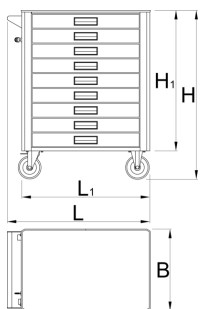

- wide range of accessories
- blind nuts for fixing accessories are mounted on the carriage.
- coated with eco colour of Qualicoat quality standard
- static load capacity of carriage without casters: 1600kg
- dynamic load capacity of carriages: 500 kg
- maximum capacity of each drawer: 45kg
- 8 drawers (7x L 563 x W 365 x H 70mm, 1x L 563 x W 365 x H 150mm)
- basic dimensions with handle and casters L 780 x W 440 x H 923mm
- total volume of drawers: 145 litres
- drawers compatible with SOS tool trays 1/3, 2/3, 3/3

	L	B	H	L1	H1	
640340	780	440	923	700	768	57800

\* Afbeeldingen van producten zijn symbolisch. Alle afmetingen zijn in mm en gewicht in gram. Alle vermelde afmetingen kunnen variëren in tolerantie.