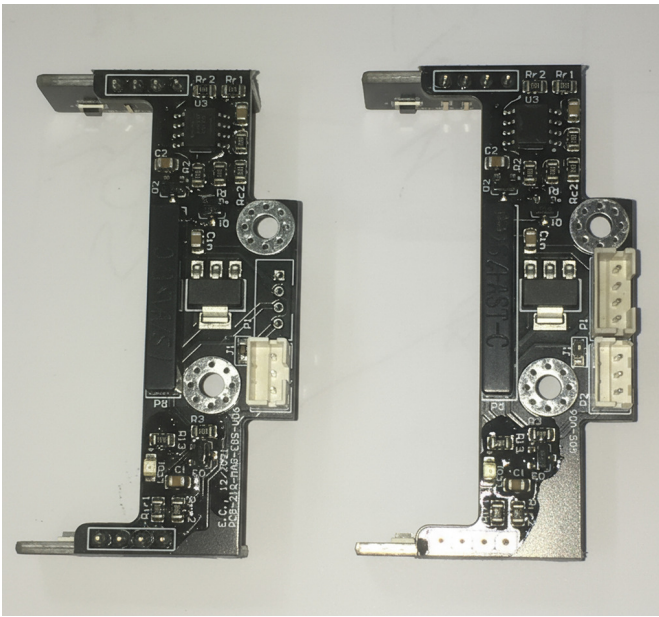

IR+Reed sensor module upper+lower

1693SP21 1.0

640119

44

* Images of products are symbolic. All dimensions are in mm, and weight is in grams. All listed dimensions may vary in tolerance.