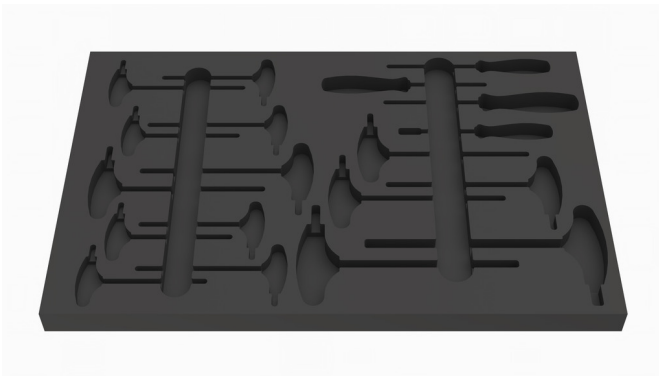

# Tool tray for 1600SOS27

vl.1600SOS27

640017

L

564

B

364

H

30

139

\* Images of products are symbolic. All dimensions are in mm, and weight is in grams. All listed dimensions may vary in tolerance.