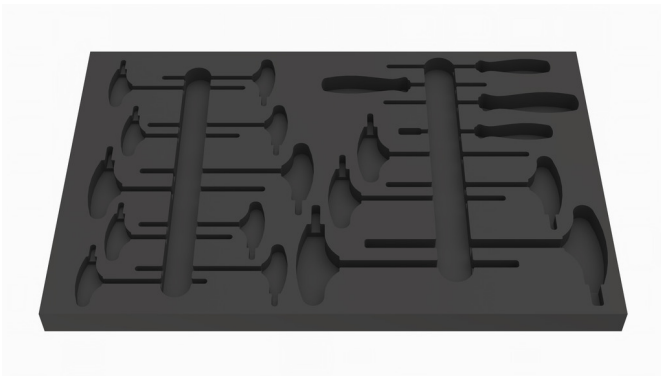

Tool tray for 1600SOS27

vl.1600SOS27

640017

L

564

B

364

H

30

139

* Images of products are symbolic. All dimensions are in mm, and weight is in grams. All listed dimensions may vary in tolerance.