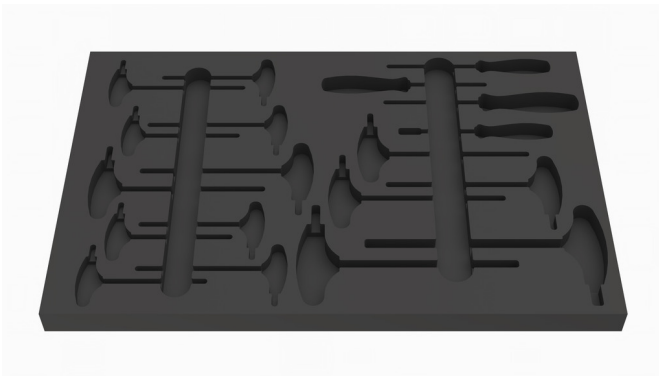

Tool tray for 1600SOS27

vl.1600SOS27

640017

L

564

B

364

H

30

139

* Images of products are symbolic. All dimensions are in mm, and weight is in grams. All listed dimensions may vary in tolerance.