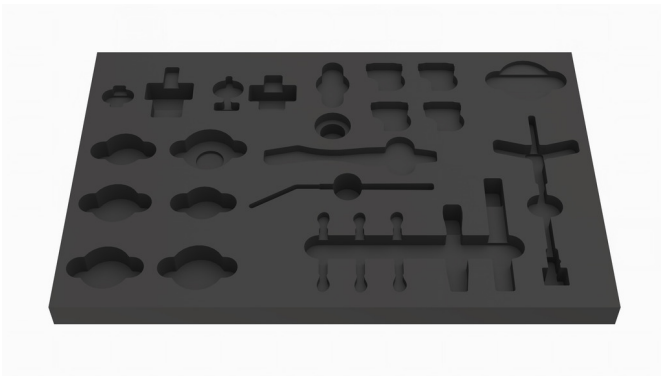

Tool tray for 1600SOS26

vl.1600SOS26

640016

L

564

B

364

H

30

144

* Images of products are symbolic. All dimensions are in mm, and weight is in grams. All listed dimensions may vary in tolerance.