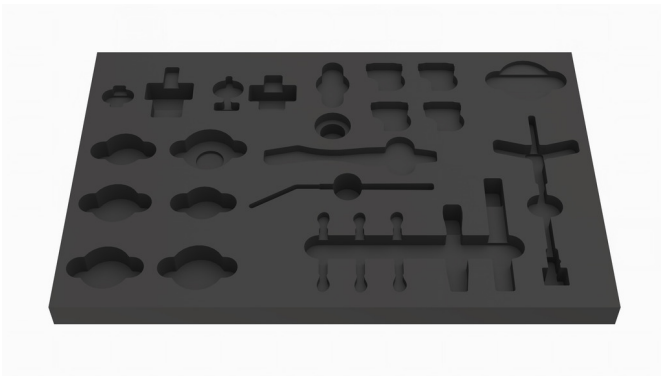

# Tool tray for 1600SOS26

vl.1600SOS26

640016

L

564

B

364

H

30

144

\* Images of products are symbolic. All dimensions are in mm, and weight is in grams. All listed dimensions may vary in tolerance.