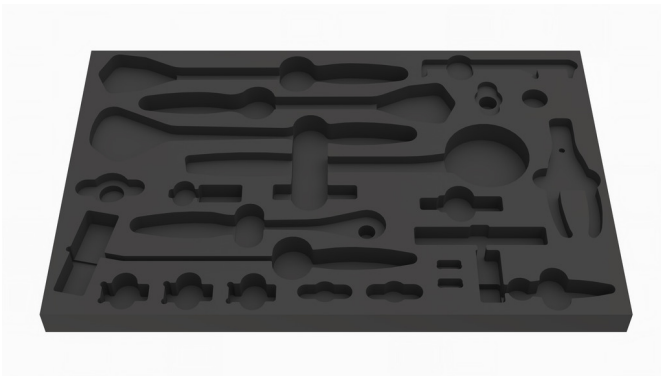

Tool tray for 1600SOS25

vl.1600SOS25

640015

L

564

B

364

H

30

120

* Images of products are symbolic. All dimensions are in mm, and weight is in grams. All listed dimensions may vary in tolerance.