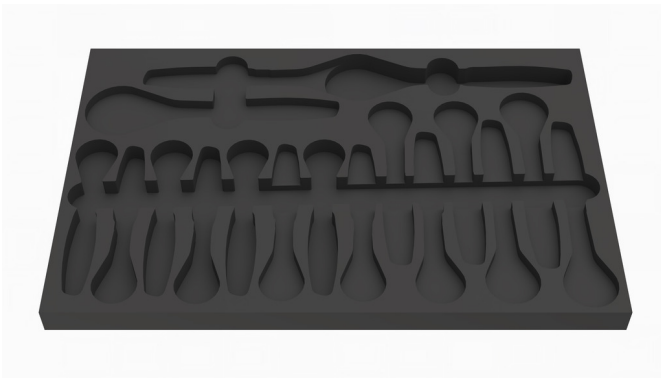

Tool tray for 1600SOS24

vl.1600SOS24

640014

L

564

B

364

H

30

133

* Images of products are symbolic. All dimensions are in mm, and weight is in grams. All listed dimensions may vary in tolerance.