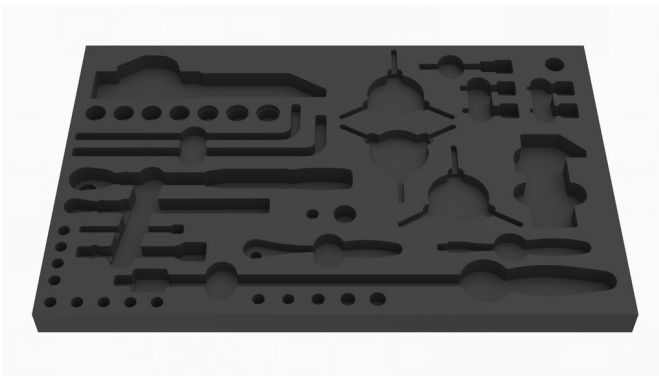

Tool tray for 1600SOS23

vl.1600SOS23

640013

L

564

B

364

H

30

133

* Images of products are symbolic. All dimensions are in mm, and weight is in grams. All listed dimensions may vary in tolerance.