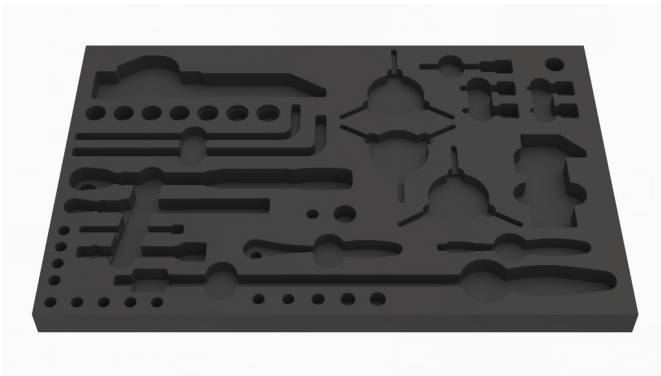

# Tool tray for 1600SOS23

vl.1600SOS23

640013

L

564

B

364

H

30

133

\* Images of products are symbolic. All dimensions are in mm, and weight is in grams. All listed dimensions may vary in tolerance.