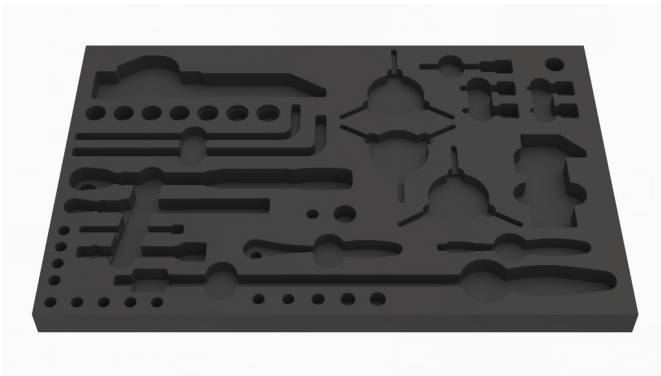

Tool tray for 1600SOS23

vl.1600SOS23

640013

L

564

B

364

H

30

133

* Images of products are symbolic. All dimensions are in mm, and weight is in grams. All listed dimensions may vary in tolerance.