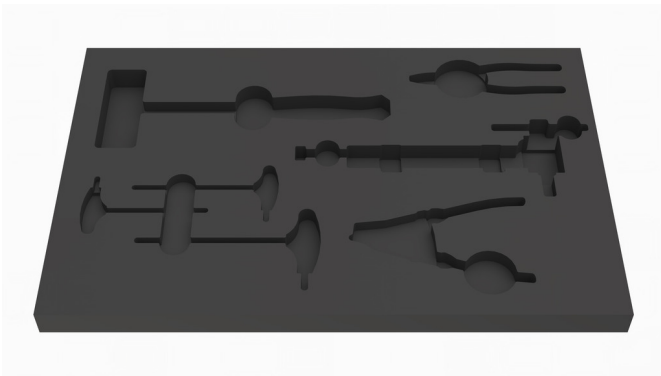

Tool tray for 1600SOS21

vl.1600SOS21

640011

L

564

B

364

H

30

148

* Images of products are symbolic. All dimensions are in mm, and weight is in grams. All listed dimensions may vary in tolerance.