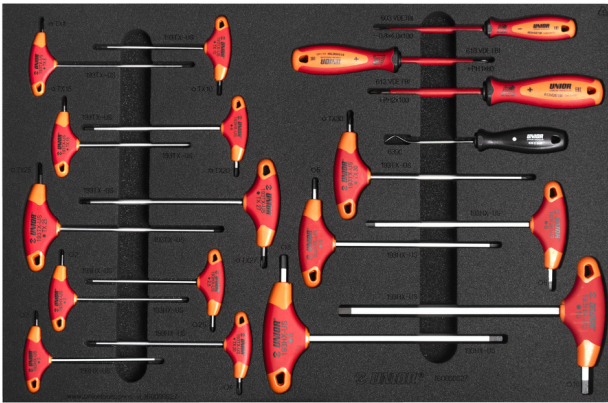

# Bike tool set in tool tray

1600SOS27

NEW

产品名称	SKU	文章	尺寸	数量
Bike tool set in tool tray	640024	1600SOS27		21
T-handle hex wrench		193HX-US	2, 2.5, 3, 4, 5, 6, 8, 10	8
T-handle TX wrench		193TX-US	TX 8, TX 10, TX 15, TX 20, TX 25, TX 27, TX 30	7
VDE TBI 绝缘一字螺丝刀		603VDEBTBI	0.8 x 4.0x100	1
VDE TBI 绝缘十字(PH)螺丝刀		613VDEBTBI	PH1x80, PH2x100	2
带圆, 双弯刃的锥子		639C	165	1
Tool tray for 1600SOS27		vl.1600SOS27	564x364x30	1
Label Made for work		1843MFW-BIKE TOOLS		1

\* Images of products are symbolic. All dimensions are in mm, and weight in grams. All listed dimensions may vary in tolerance.

用途 (pictures)