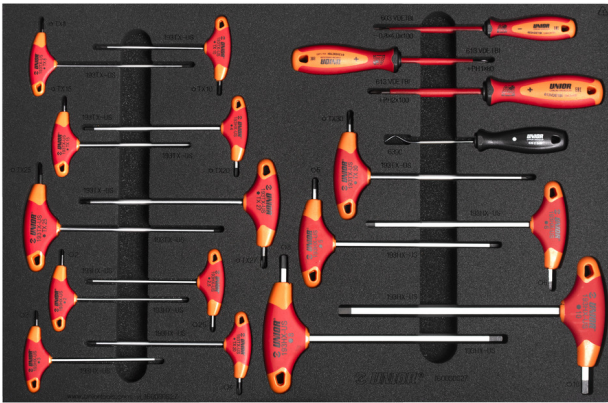

# Bike tool set in tool tray

1600SOS27

제 품 명	SKU	Article	직경	수 량
Bike tool set in tool tray	640024	1600SOS27		21
T-handle hex wrench		193HX-US	2, 2,5, 3, 4, 5, 6, 8, 10	8
T-handle TX wrench		193TX-US	TX 8, TX 10, TX 15, TX 20, TX 25, TX 27, TX 30	7
Electrician's screwdriver with insulated blade, VDE TBI		603VDETBI	0.8 x 4.0x100	1
Crosstip (PH) screwdriver with insulated blade, VDE TBI		613VDETBI	PH1x80, PH2x100	2
송곳 (라운드, 더블 벤트)		639C	165	1
Tool tray for 1600SOS27		v1.1600SOS27	564x364x30	1
Label Made for work		1843MFW-BIKE TOOLS		1

\* Images of products are symbolic. All dimensions are in mm, and weight is in grams. All listed dimensions may vary in tolerance.