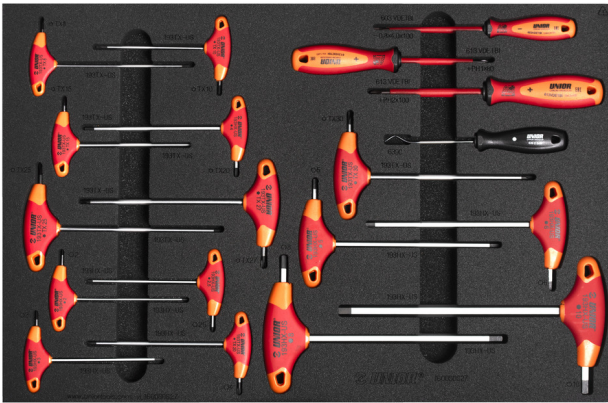

Bike tool set in tool tray

1600SOS27

NEW

제 품 명	SKU	Article	직경	수 량
Bike tool set in tool tray	640024	1600SOS27		21
T-handle hex wrench		193HX-US	2, 2,5, 3, 4, 5, 6, 8, 10	8
T-handle TX wrench		193TX-US	TX 8, TX 10, TX 15, TX 20, TX 25, TX 27, TX 30	7
Electrician's screwdriver with insulated blade, VDE TBI		603VDETBI	0.8 x 4.0x100	1
Crosstip (PH) screwdriver with insulated blade, VDE TBI		613VDETBI	PH1x80, PH2x100	2
송곳 (라운드, 더블 벤트)		639C	165	1
Tool tray for 1600SOS27		v1.1600SOS27	564x364x30	1
Label Made for work		1843MFW-BIKE TOOLS		1

* Images of products are symbolic. All dimensions are in mm, and weight in grams. All listed dimensions may vary in tolerance.

사용법 (사진)