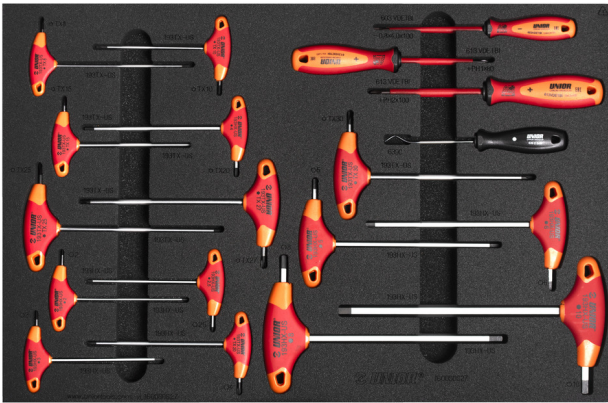

Bike tool set in tool tray

1600SOS27

NEW

Product name	SKU	Article	Dimensions	Quantity
Bike tool set in tool tray	640024	1600SOS27		21
T-handle hex wrench		193HX-US	2, 2,5, 3, 4, 5, 6, 8, 10	8
T-handle TX wrench		193TX-US	TX 8, TX 10, TX 15, TX 20, TX 25, TX 27, TX 30	7
Electrician's screwdriver with insulated blade, VDE TBI		603VDETBI	0.8 x 4.0x100	1
Crosstip (PH) screwdriver with insulated blade, VDE TBI		613VDETBI	PH1x80, PH2x100	2
Awl with round, double bent blade		639C	165	1
Tool tray for 1600SOS27		v1.1600SOS27	564x364x30	1
Label Made for work		1843MFW-BIKE TOOLS		1

* Images of products are symbolic. All dimensions are in mm, and weight in grams. All listed dimensions may vary in tolerance.

Usage (pictures)