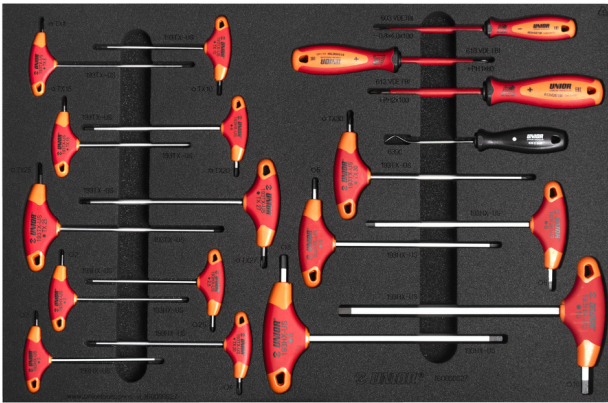

# Bike tool set in tool tray

1600SOS27

NEW

Product name	SKU	Article	Dimensions	Quantity
Bike tool set in tool tray	640024	1600SOS27		21
T-handle hex wrench		193HX-US	2, 2,5, 3, 4, 5, 6, 8, 10	8
T-handle TX wrench		193TX-US	TX 8, TX 10, TX 15, TX 20, TX 25, TX 27, TX 30	7
Electrician's screwdriver with insulated blade, VDE TBI		603VDETBI	0.8 x 4.0x100	1
Crosstip (PH) screwdriver with insulated blade, VDE TBI		613VDETBI	PH1x80, PH2x100	2
Awl with round, double bent blade		639C	165	1
Tool tray for 1600SOS27		v1.1600SOS27	564x364x30	1
Label Made for work		1843MFW-BIKE TOOLS		1

\* Images of products are symbolic. All dimensions are in mm, and weight in grams. All listed dimensions may vary in tolerance.

Usage (pictures)