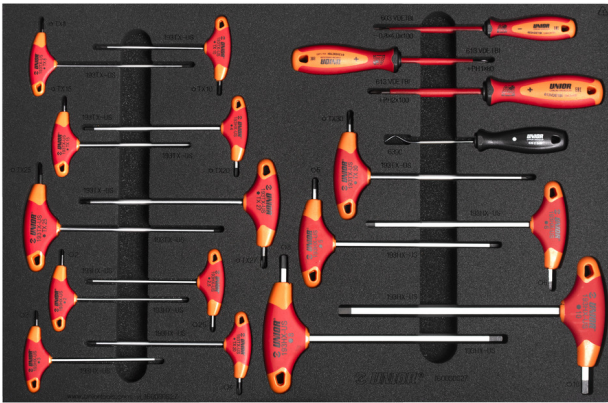

Bike tool set in tool tray

1600SOS27

Product name	SKU	Article	Dimensions	Quantity
Bike tool set in tool tray	640024	1600SOS27		21
T-handle hex wrench		193HX-US	2, 2,5, 3, 4, 5, 6, 8, 10	8
T-handle TX wrench		193TX-US	TX 8, TX 10, TX 15, TX 20, TX 25, TX 27, TX 30	7
Electrician's screwdriver with insulated blade, VDE TBI		603VDETBI	0.8 x 4.0x100	1
Crosstip (PH) screwdriver with insulated blade, VDE TBI		613VDETBI	PH1x80, PH2x100	2
Awl with round, double bent blade		639C	165	1
Tool tray for 1600SOS27		v1.1600SOS27	564x364x30	1
Label Made for work		1843MFW-BIKE TOOLS		1

* Images of products are symbolic. All dimensions are in mm, and weight is in grams. All listed dimensions may vary in tolerance.

Usage (pictures)