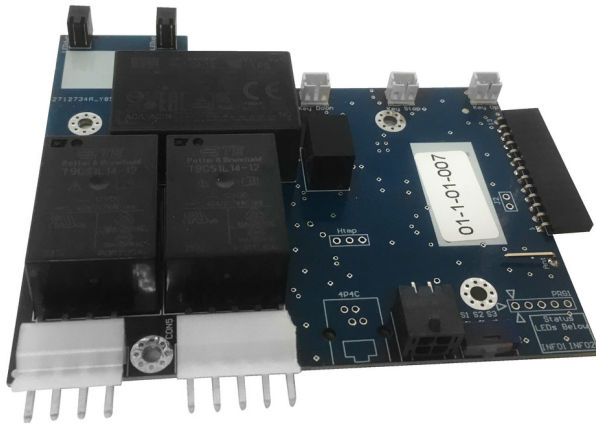

Hybrid controller

1693SP10 1.0

640399

155

* Images of products are symbolic. All dimensions are in mm, and weight is in grams. All listed dimensions may vary in tolerance.