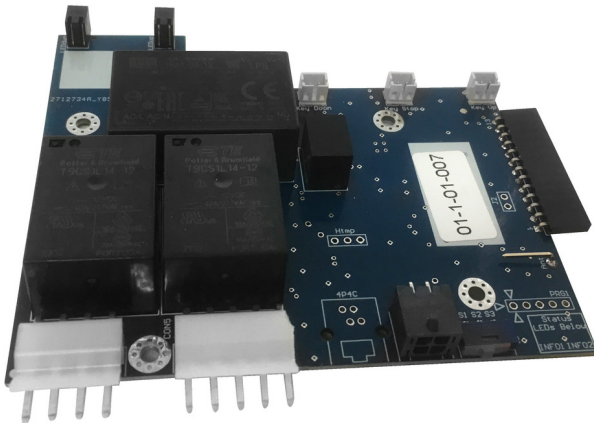

Hybrid controller

1693SP10 1.0

640399

155

* Images of products are symbolic. All dimensions are in mm, and weight is in grams. All listed dimensions may vary in tolerance.