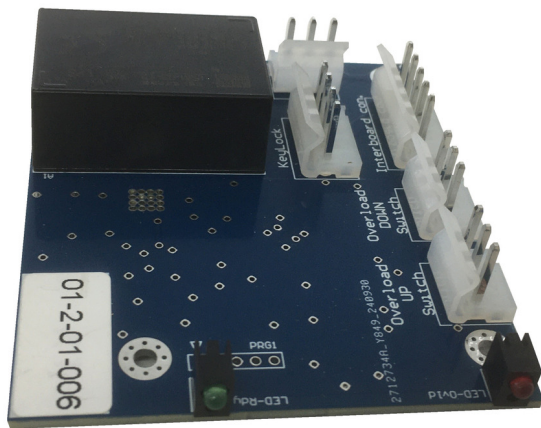

Hybrid power supply

1693SP9 1.0

640351

75

* Images of products are symbolic. All dimensions are in mm, and weight is in grams. All listed dimensions may vary in tolerance.

Usage (pictures)