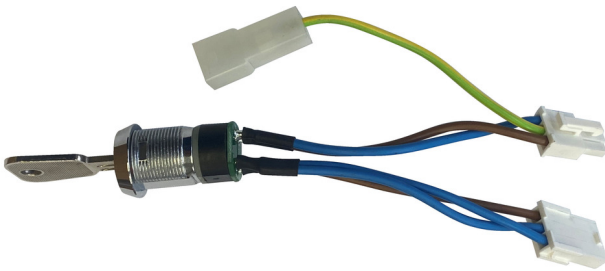

Key lock with connectors C05

1693SP8 1.0

640438

78

* Images of products are symbolic. All dimensions are in mm, and weight in grams. All listed dimensions may vary in tolerance.