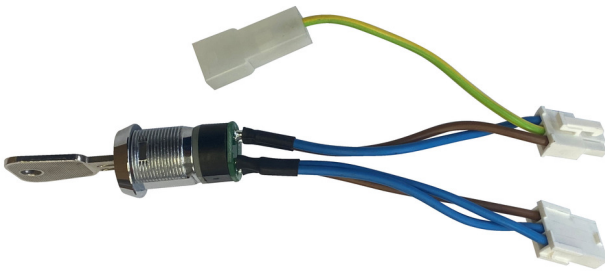

# Key lock with connectors C05

1693SP8 1.0

640438

78

\* Images of products are symbolic. All dimensions are in mm, and weight is in grams. All listed dimensions may vary in tolerance.