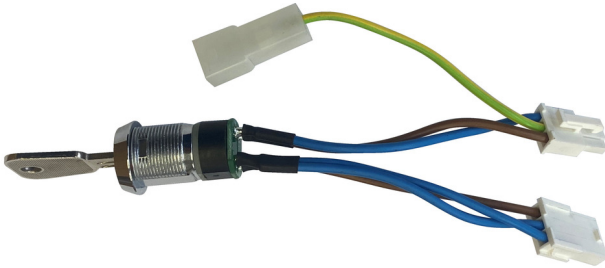

# Key lock with connectors C05

1693SP8 1.0

640438

78

\* Images of products are symbolic. All dimensions are in mm, and weight is in grams. All listed dimensions may vary in tolerance.