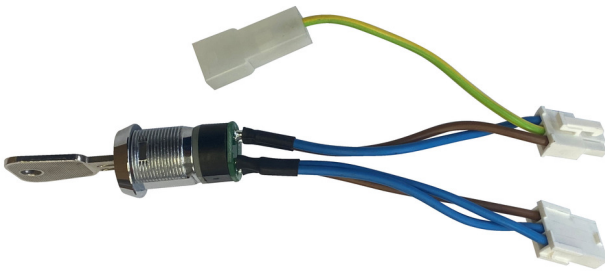

Key lock with connectors C05

1693SP8 1.0

640438

78

* Images of products are symbolic. All dimensions are in mm, and weight is in grams. All listed dimensions may vary in tolerance.