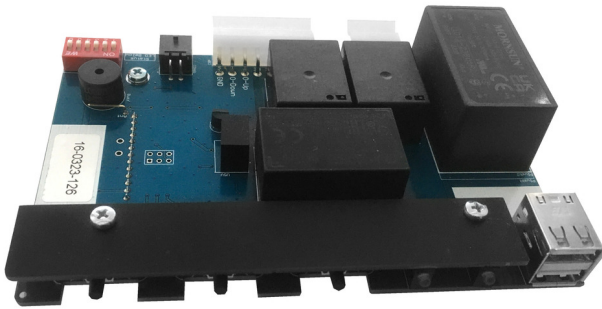

# Control board

1693SP6 1.0

640120

252

\* Images of products are symbolic. All dimensions are in mm, and weight is in grams. All listed dimensions may vary in tolerance.