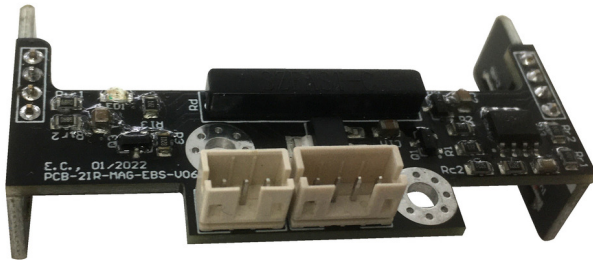

IR+Reed upper sensor module

1693SP1 1.0

640117

34

* Images of products are symbolic. All dimensions are in mm, and weight is in grams. All listed dimensions may vary in tolerance.