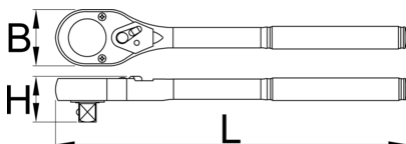

# Omschakelbare ratel 1/2"

190.1/1

## Product attributen

- The ratchet is exceptionally strong and virtually impossible to break using only human strength. Regardless whether we use it for tightening or loosening bolts or nuts. The ratchet can withstand torque over 700 Nm. This is achieved with a durable mechanism with only 24 teeth. Ratchet is used for loosening and tightening different sizes of bolts and nuts. Due to its durability, it can be easily used to loosen overtightened or rusted bolts.
- materiaal: premium flex chroom vanadium staal
- gesmede behuizing
- entirely hardened and tempered
- surface finish: chrome plated

## Voordelen:

- 24 - teeth
- hoge duurzaamheid

629970

1/2"

250

33

45

600

\* Afbeeldingen van producten zijn symbolisch. Alle afmetingen zijn in mm en gewicht in gram. Alle vermelde afmetingen kunnen variëren in tolerantie.