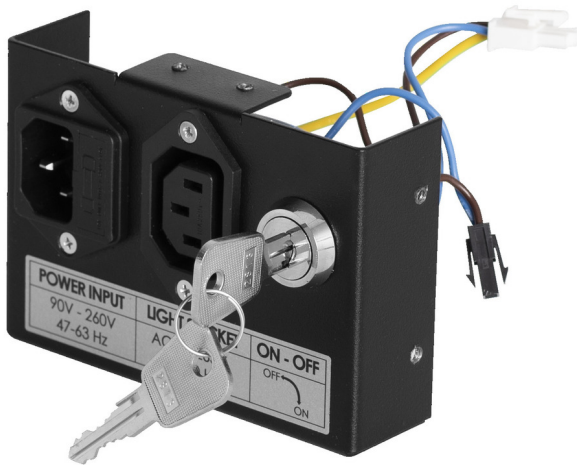

Lock with case for 1693EL

1693EL.34

제품 특징

List of spare parts (<https://uniortools.com/eng/category/940468/repair-stands-accessories#tagFilter/969849/>)

629870

217

* Images of products are symbolic. All dimensions are in mm, and weight is in grams. All listed dimensions may vary in tolerance.