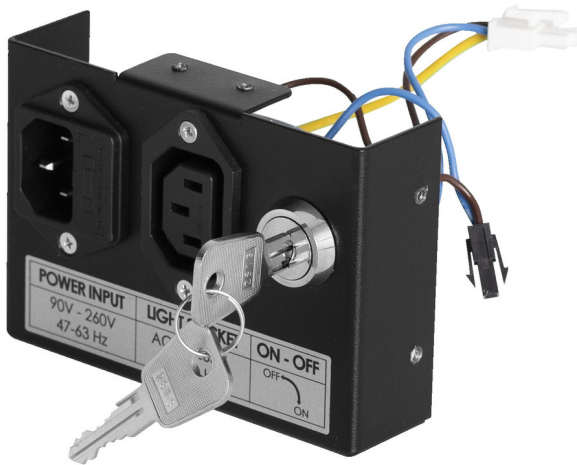

# Lock with case for 1693EL

1693EL.34

## 제품 특징

List of spare parts (<https://uniortools.com/eng/category/940468/repair-stands-accessories#tagFilter/969849/>)

629870

217

\* Images of products are symbolic. All dimensions are in mm, and weight in grams. All listed dimensions may vary in tolerance.