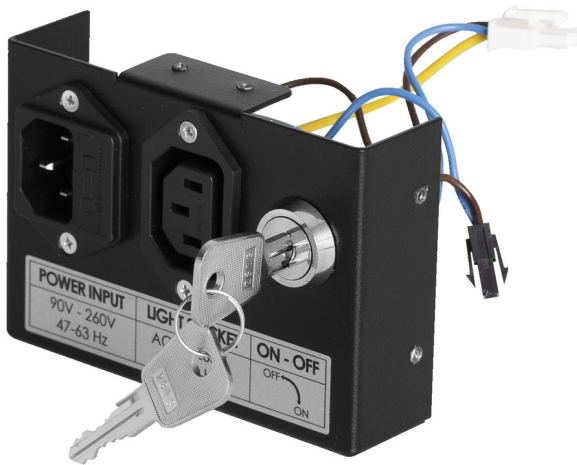

# Lock with case for 1693EL

1693EL.34

## Product features

List of spare parts (<https://uniortools.com/eng/category/940468/repair-stands-accessories#tagFilter/969849/>)

629870

217

\* Images of products are symbolic. All dimensions are in mm, and weight in grams. All listed dimensions may vary in tolerance.