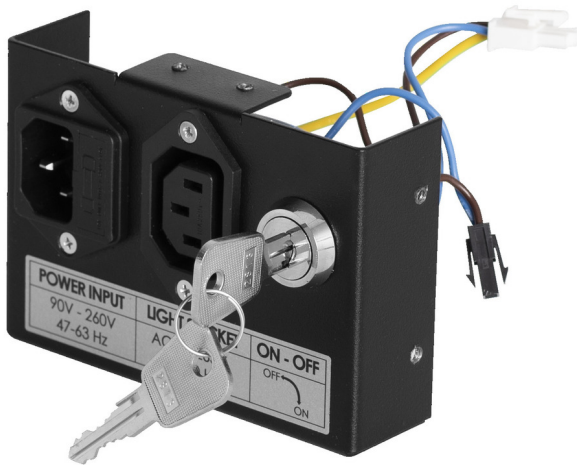

Lock with case for 1693EL

1693EL.34

Product features

List of spare parts (<https://uniortools.com/eng/category/940468/repair-stands-accessories#tagFilter/969849/>)

629870

217

* Images of products are symbolic. All dimensions are in mm, and weight is in grams. All listed dimensions may vary in tolerance.