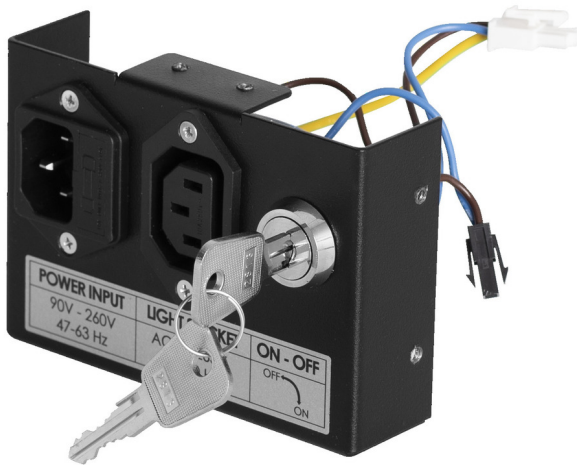

Lock with case for 1693EL

1693EL.34

产品属性

List of spare parts (<https://uniortools.com/eng/category/940468/repair-stands-accessories#tagFilter/969849/>)

629870

217

* Images of products are symbolic. All dimensions are in mm, and weight is in grams. All listed dimensions may vary in tolerance.