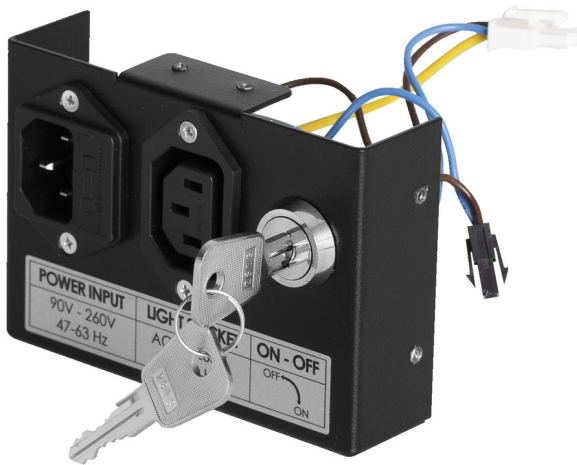

Lock with case for 1693EL

1693EL.34

产品属性

List of spare parts (<https://uniortools.com/eng/category/940468/repair-stands-accessories#tagFilter/969849/>)

629870

217

* Images of products are symbolic. All dimensions are in mm, and weight in grams. All listed dimensions may vary in tolerance.