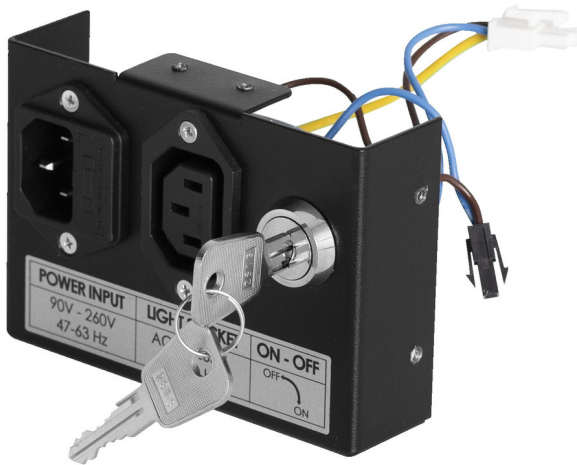

Lock with case for 1693EL

1693EL.34

Product features

List of spare parts (<https://uniortools.com/eng/category/940468/repair-stands-accessories#tagFilter/969849/>)

629870

217

* Images of products are symbolic. All dimensions are in mm, and weight in grams. All listed dimensions may vary in tolerance.