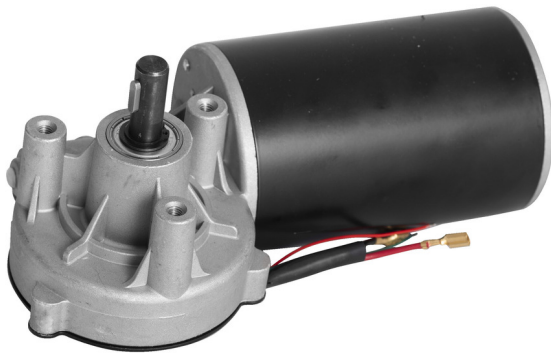

# Motor with reduction gearbox for 1693EL

1693EL.23

## 제품 특징

List of spare parts (<https://uniortools.com/eng/category/940468/repair-stands-accessories#tagFilter/969849/>)

629859

2878

\* Images of products are symbolic. All dimensions are in mm, and weight is in grams. All listed dimensions may vary in tolerance.