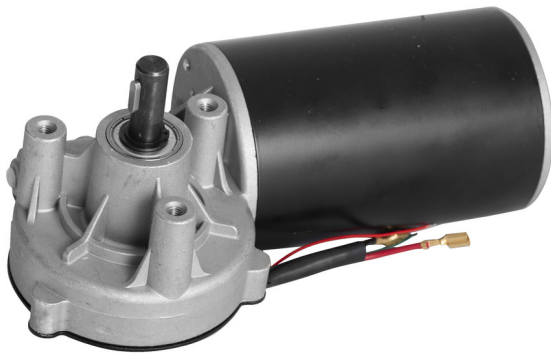

# Motor with reduction gearbox for 1693EL

1693EL.23

## 제품 특징

List of spare parts (<https://uniortools.com/eng/category/940468/repair-stands-accessories#tagFilter/969849/>)

629859

2878

\* Images of products are symbolic. All dimensions are in mm, and weight in grams. All listed dimensions may vary in tolerance.