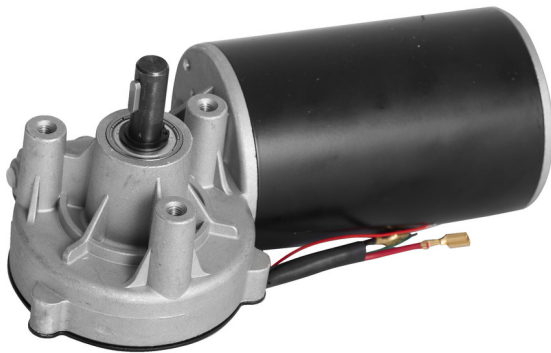

Motor with reduction gearbox for 1693EL

1693EL.23

제품 특징

List of spare parts (<https://uniortools.com/eng/category/940468/repair-stands-accessories#tagFilter/969849/>)

629859

2878

* Images of products are symbolic. All dimensions are in mm, and weight in grams. All listed dimensions may vary in tolerance.