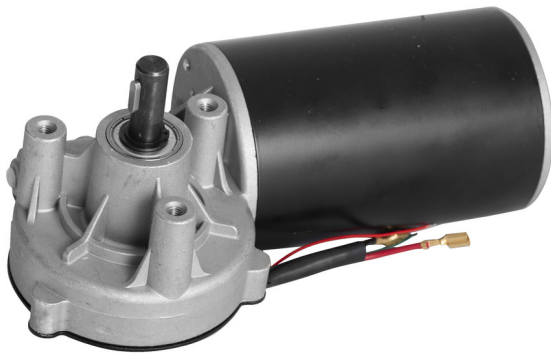

Motor with reduction gearbox for 1693EL

1693EL.23

Product features

List of spare parts (<https://uniortools.com/eng/category/940468/repair-stands-accessories#tagFilter/969849/>)

629859

2878

* Images of products are symbolic. All dimensions are in mm, and weight in grams. All listed dimensions may vary in tolerance.