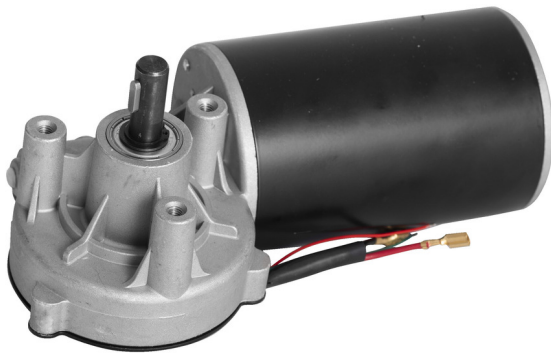

Motor with reduction gearbox for 1693EL

1693EL.23

Product features

List of spare parts (<https://uniortools.com/eng/category/940468/repair-stands-accessories#tagFilter/969849/>)

629859

2878

* Images of products are symbolic. All dimensions are in mm, and weight is in grams. All listed dimensions may vary in tolerance.