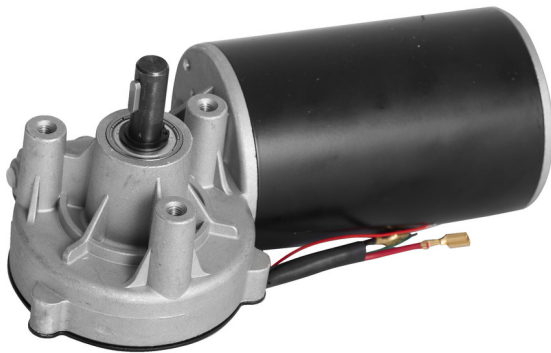

Motor with reduction gearbox for 1693EL

1693EL.23

产品属性

List of spare parts (<https://uniortools.com/eng/category/940468/repair-stands-accessories#tagFilter/969849/>)

629859

2878

* Images of products are symbolic. All dimensions are in mm, and weight in grams. All listed dimensions may vary in tolerance.