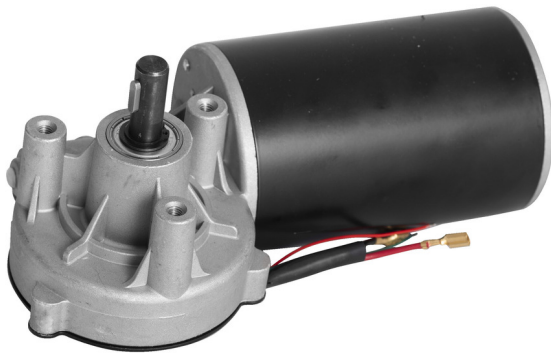

Motor with reduction gearbox for 1693EL

1693EL.23

产品属性

List of spare parts (<https://uniortools.com/eng/category/940468/repair-stands-accessories#tagFilter/969849/>)

629859

2878

* Images of products are symbolic. All dimensions are in mm, and weight is in grams. All listed dimensions may vary in tolerance.