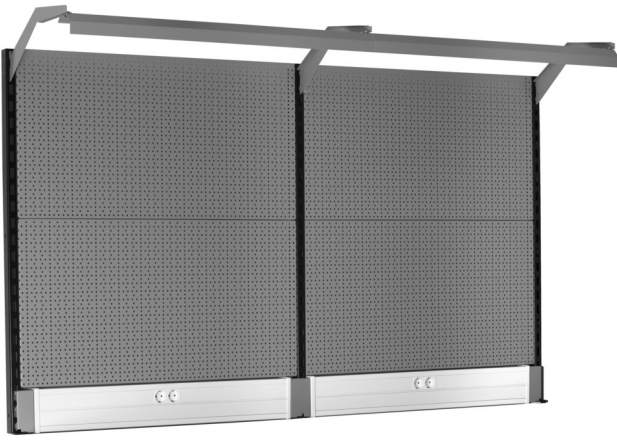

Back panel with light and parapet channel

990BP

Product features

- malzeme: sac metal
- Eco color of Qualicoat quality standard
- Dimensions: L 2000 x H 1155mm
- LED lighting with a lifetime of 25000 hours and color temperature of 4000K
- Parapet channel compatible with OBO STD-D0 Modul 45 plugs

Product name	SKU	Article	Dimensions	Quantity
Back panel with light and parapet channel	629899	990BP		11
Dođru destek		990SR-BLACK	32x45x1155	1
Orta destek		990SM-BLACK	32x45x1155	1

Product name	SKU	Article	Dimensions	Quantity
Sol destek		990SL-BLACK	32x45x1155	1
Delikli sırt, 2 adet set		990B	952x1018 (2x)	2
Parapet kanallı tutucu		990HPC	983x53x131 (2x)	2
Konsollu ışık tutucusu		990HL	983 (2x)	2
ışık		990LIGHT	900 (2x)	2

* Ürünlerin resimleri semboliktir. Bütün boyutlar mm ve ağırlık gram cinsindedir.