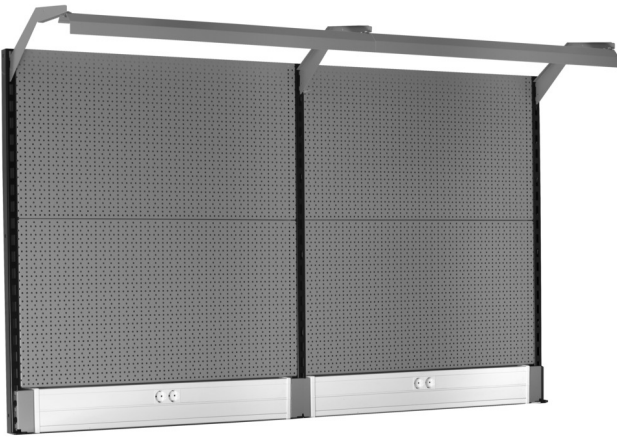

# Back panel with light and parapet channel

990BP

YENI

## Product features

- malzeme: sac metal
- Eco color of Qualicoat quality standard
- Dimensions: L 2000 x H 1155mm
- LED lighting with a lifetime of 25000 hours and color temperature of 4000K
- Parapet channel compatible with OBO STD-D0 Modul 45 plugs

Product name	SKU	Article	Dimensions	Quantity
Back panel with light and parapet channel	629899	990BP		11
Dođru destek		990SR-BLACK	32x45x1155	1
Orta destek		990SM-BLACK	32x45x1155	1

Product name	SKU	Article	Dimensions	Quantity
Sol destek		990SL-BLACK	32x45x1155	1
Delikli sırt, 2 adet set		990B	952x1018 (2x)	2
Parapet kanallı tutucu		990HPC	983x53x131 (2x)	2
Konsollu ışık tutucusu		990HL	999 (2x)	2
ışık		990LIGHT	900 (2x)	2