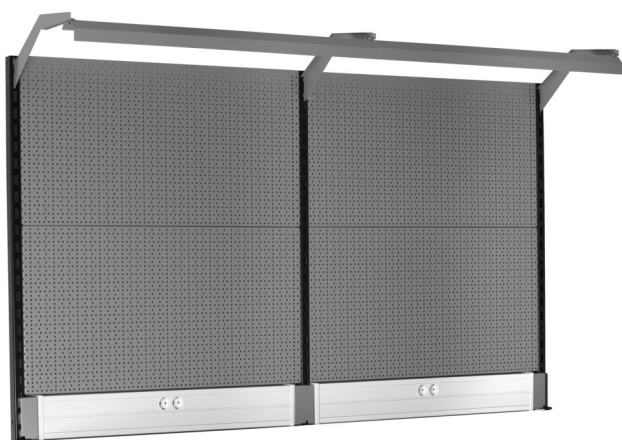

# Back panel with light and parapet channel

990BP

NOU

## Caracteristicile produsului

- tabla cu gauri perforate
- Eco color of Qualicoat quality standard
- Dimensions: L 2000 x H 1155mm
- LED lighting with a lifetime of 25000 hours and color temperature of 4000K
- Parapet channel compatible with OBO STD-D0 Modul 45 plugs

Denumirea Produsului	SKU	Articol	Dimensiuni	Cantitate
Back panel with light and parapet channel	629899	990BP		11
Right support		990SR-BLACK	32x45x1155	1
Middle support		990SM-BLACK	32x45x1155	1

Denumirea Produsului	SKU	Articol	Dimensiuni	Cantitate
Left support		990SL-BLACK	32x45x1155	1
Panouri perforate set de 2 buc		990B	952x1018 (2x)	2
Suport cu canal parapet		990HPC	983x53x131 (2x)	2
Suport pentru lumină cu consola		990HL	999 (2x)	2
Iluminare		990LIGHT	900 (2x)	2