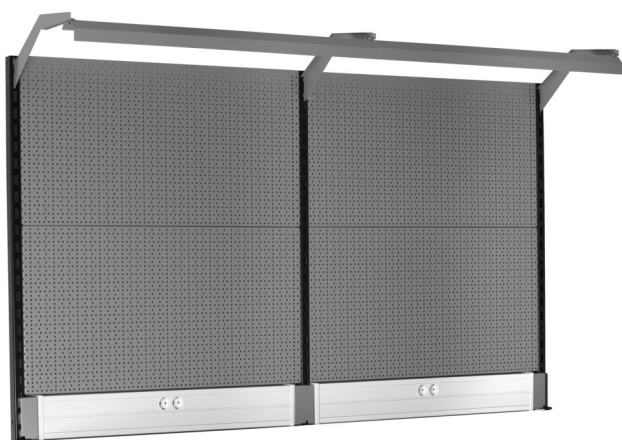

Back panel with light and parapet channel

990BP

NOVO

Atributi proizvoda

- materijal: Premium Plus lim
- Eco color of Qualicoat quality standard
- Dimensions: L 2000 x H 1155mm
- LED lighting with a lifetime of 25000 hours and color temperature of 4000K
- Parapet channel compatible with OBO STD-D0 Modul 45 plugs

Naziv proizvoda	SKU	Članak	Standardi	Količina
Back panel with light and parapet channel	629899	990BP		11
Stup desno		990SR-BLACK	32x45x1155	1
Središnji stupac		990SM-BLACK	32x45x1155	1

Naziv proizvoda	SKU	Članak	Standardi	Količina
Stupac lijevo		990SL-BLACK	32x45x1155	1
Pano za alat, perforirani, 2 komada		990B	952x1018 (2x)	2
Nosač s parapetnim kanalom		990HPC	983x53x131 (2x)	2
Nosač lampe s konzolama		990HL	999 (2x)	2
Lampe		990LIGHT	900 (2x)	2