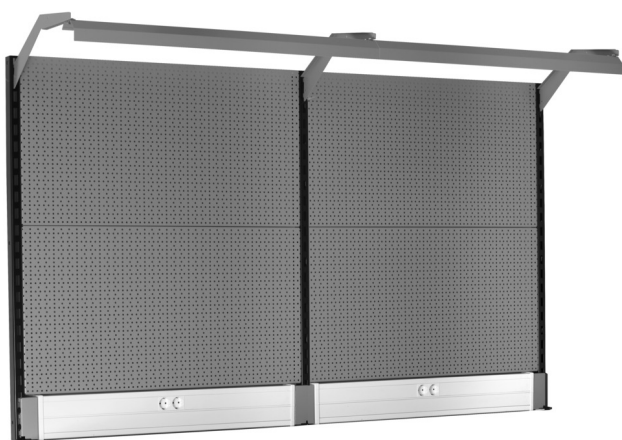

# Back panel with light and parapet channel

990BP

NOVO

## Atributi proizvoda

- materijal: Premium Plus lim
- Eco color of Qualicoat quality standard
- Dimensions: L 2000 x H 1155mm
- LED lighting with a lifetime of 25000 hours and color temperature of 4000K
- Parapet channel compatible with OBO STD-D0 Modul 45 plugs

Naziv proizvoda	SKU	Članak	Standardi	Količina
Back panel with light and parapet channel	629899	990BP		11
Stup desno		990SR-BLACK	32x45x1155	1
Središnji stupac		990SM-BLACK	32x45x1155	1

Naziv proizvoda	SKU	Članak	Standardi	Količina
Stupac lijevo		990SL-BLACK	32x45x1155	1
Pano za alat, perforirani, 2 komada		990B	952x1018 (2x)	2
Nosač s parapetnim kanalom		990HPC	983x53x131 (2x)	2
Nosač lampe s konzolama		990HL	999 (2x)	2
Lampe		990LIGHT	900 (2x)	2