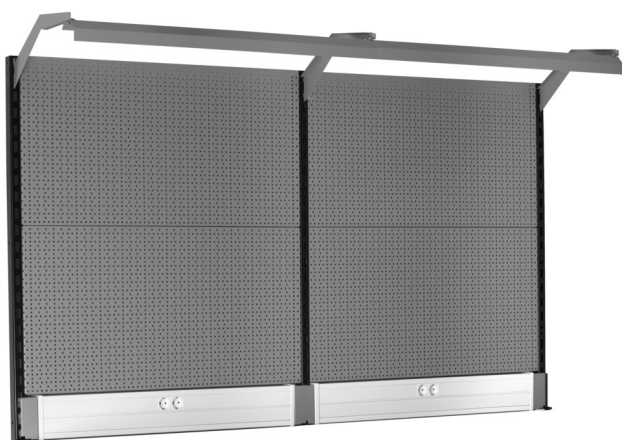

# Back panel with light and parapet channel

990BP

## Atributi proizvoda

- materijal: Premium Plus lim
- Eco color of Qualicoat quality standard
- Dimensions: L 2000 x H 1155mm
- LED lighting with a lifetime of 25000 hours and color temperature of 4000K
- Parapet channel compatible with OBO STD-D0 Modul 45 plugs

Naziv proizvoda	SKU	Članak	Standardi	Količina
Back panel with light and parapet channel	629899	990BP		11
Stup desno		990SR-BLACK	32x45x1155	1
Središnji stupac		990SM-BLACK	32x45x1155	1

Naziv proizvoda	SKU	Članak	Standardi	Količina
Stupac lijevo		990SL-BLACK	32x45x1155	1
Pano za alat, perforirani, 2 komada		990B	952x1018 (2x)	2
Nosač s parapetnim kanalom		990HPC	983x53x131 (2x)	2
Nosač lampe s konzolama		990HL	983 (2x)	2
Lampe		990LIGHT	900 (2x)	2