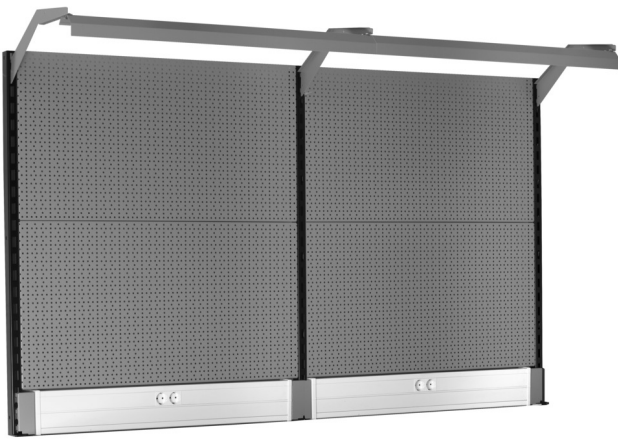

# Back panel with light and parapet channel

990BP

NEW

## Product features

- material: premium PLUS sheet metal
- Eco color of Qualicoat quality standard
- Dimensions: L 2000 x H 1155mm
- LED lighting with a lifetime of 25000 hours and color temperature of 4000K
- Parapet channel compatible with OBO STD-D0 Modul 45 plugs

Product name	SKU	Article	Dimensions	Quantity
Back panel with light and parapet channel	629899	990BP		11
Right support		990SR-BLACK	32x45x1155	1
Middle support		990SM-BLACK	32x45x1155	1

Product name	SKU	Article	Dimensions	Quantity
Left support		990SL-BLACK	32x45x1155	1
Perforated back, 2 pcs set		990B	952x1018 (2x)	2
Holder with parapet channel		990HPC	983x53x131 (2x)	2
Holder for light with console		990HL	999 (2x)	2
Light		990LIGHT	900 (2x)	2