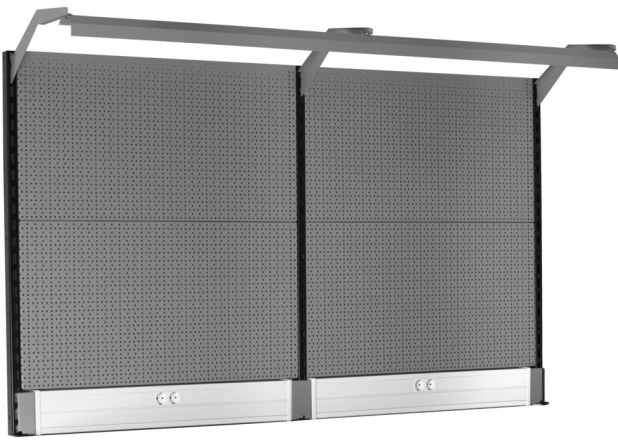

Back panel with light and parapet channel

990BP

产品属性

- 材料:金属板材
- Eco color of Qualicoat quality standard
- Dimensions: L 2000 x H 1155mm
- LED lighting with a lifetime of 25000 hours and color temperature of 4000K
- Parapet channel compatible with OBO STD-D0 Modul 45 plugs

| 产品名称 | SKU | 文章 | 尺寸 | 数量 |
|---|--------|-------------|------------|----|
| Back panel with light and parapet channel | 629899 | 990BP | | 11 |
| Right support | | 990SR-BLACK | 32x45x1155 | 1 |
| Middle support | | 990SM-BLACK | 32x45x1155 | 1 |

| 产品名称 | SKU | 文章 | 尺寸 | 数量 |
|--------------|-----|-------------|-----------------|----|
| Left support | | 990SL-BLACK | 32x45x1155 | 1 |
| 带孔背部, 2 件套装 | | 990B | 952x1018 (2x) | 2 |
| 带扶手通道的托架 | | 990HPC | 983x53x131 (2x) | 2 |
| 灯托架 | | 990HL | 983 (2x) | 2 |
| 灯 | | 990LIGHT | 900 (2x) | 2 |