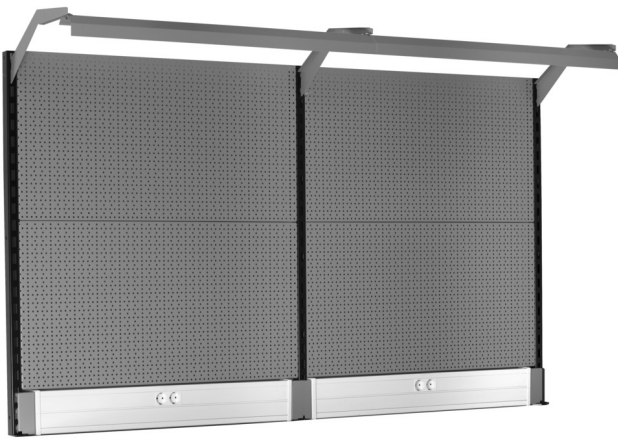

Back panel with light and parapet channel

990BP

产品属性

- 材料:金属板材
- Eco color of Qualicoat quality standard
- Dimensions: L 2000 x H 1155mm
- LED lighting with a lifetime of 25000 hours and color temperature of 4000K
- Parapet channel compatible with OBO STD-D0 Modul 45 plugs

产品名称	SKU	文章	尺寸	数量
Back panel with light and parapet channel	629899	990BP		11
Right support		990SR-BLACK	32x45x1155	1
Middle support		990SM-BLACK	32x45x1155	1

产品名称	SKU	文章	尺寸	数量
Left support		990SL-BLACK	32x45x1155	1
带孔背部, 2 件套装		990B	952x1018 (2x)	2
带扶手通道的托架		990HPC	983x53x131 (2x)	2
灯托架		990HL	983 (2x)	2
灯		990LIGHT	900 (2x)	2