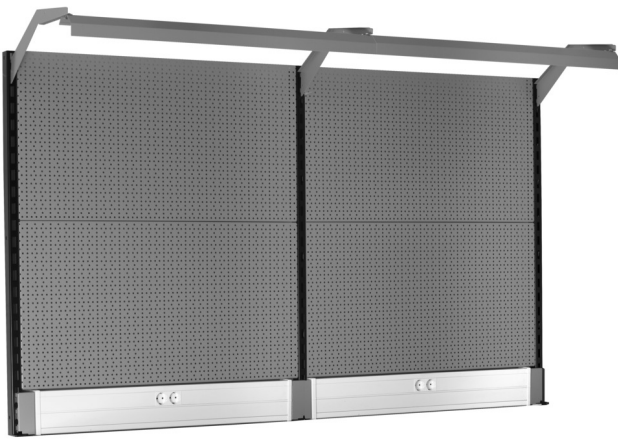

Back panel with light and parapet channel

990BP

NEW

产品属性

- 材料:金属板材
- Eco color of Qualicoat quality standard
- Dimensions: L 2000 x H 1155mm
- LED lighting with a lifetime of 25000 hours and color temperature of 4000K
- Parapet channel compatible with OBO STD-D0 Modul 45 plugs

产品名称	SKU	文章	尺寸	数量
Back panel with light and parapet channel	629899	990BP		11
Right support		990SR-BLACK	32x45x1155	1
Middle support		990SM-BLACK	32x45x1155	1

产品名称	SKU	文章	尺寸	数量
Left support		990SL-BLACK	32x45x1155	1
带孔背部, 2 件套装		990B	952x1018 (2x)	2
带扶手通道的托架		990HPC	983x53x131 (2x)	2
灯托架		990HL	999 (2x)	2
灯		990LIGHT	900 (2x)	2