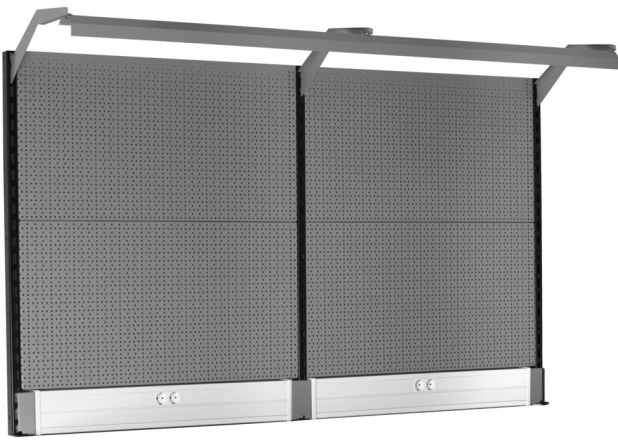

Back panel with light and parapet channel

990BP

Product features

- material: premium PLUS sheet metal
- Eco color of Qualicoat quality standard
- Dimensions: L 2000 x H 1155mm
- LED lighting with a lifetime of 25000 hours and color temperature of 4000K
- Parapet channel compatible with OBO STD-D0 Modul 45 plugs

Product name	SKU	Article	Dimensions	Quantity
Back panel with light and parapet channel	629899	990BP		11
Right support		990SR-BLACK	32x45x1155	1
Middle support		990SM-BLACK	32x45x1155	1

Product name	SKU	Article	Dimensions	Quantity
Left support		990SL-BLACK	32x45x1155	1
Perforated back, 2 pcs set		990B	952x1018 (2x)	2
Holder with parapet channel		990HPC	983x53x131 (2x)	2
Holder for light with console		990HL	983 (2x)	2
Light		990LIGHT	900 (2x)	2