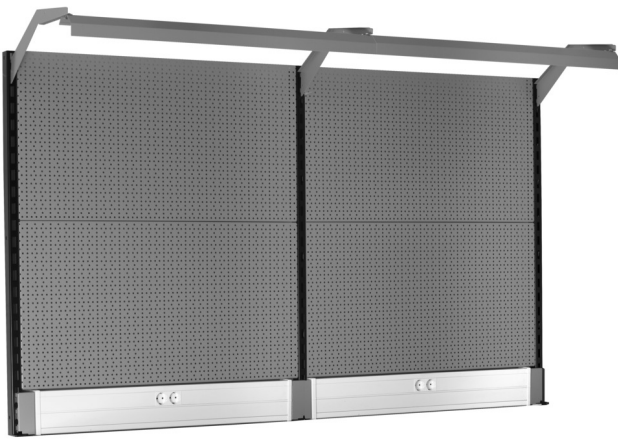

Back panel with light and parapet channel

990BP

NEW

Product features

- material: premium PLUS sheet metal
- Eco color of Qualicoat quality standard
- Dimensions: L 2000 x H 1155mm
- LED lighting with a lifetime of 25000 hours and color temperature of 4000K
- Parapet channel compatible with OBO STD-D0 Modul 45 plugs

Product name	SKU	Article	Dimensions	Quantity
Back panel with light and parapet channel	629899	990BP		11
Right support		990SR-BLACK	32x45x1155	1
Middle support		990SM-BLACK	32x45x1155	1

Product name	SKU	Article	Dimensions	Quantity
Left support		990SL-BLACK	32x45x1155	1
Perforated back, 2 pcs set		990B	952x1018 (2x)	2
Holder with parapet channel		990HPC	983x53x131 (2x)	2
Holder for light with console		990HL	999 (2x)	2
Light		990LIGHT	900 (2x)	2