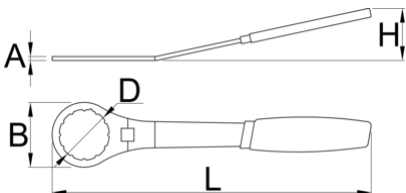

# Bottom Bracket Wrench 12 notch, 48mm

1671.10/2DP

NEW

## 제품 특징

- 재질: 프리미엄 플렉스 플러스 카본 스틸
- surface finish: trivalent chrome plated according to ISO 1456:2009
- 인체공학적 고중량 더블 컴포넌트 핸들
- Substitute for Elvedes 2018086

629620

295

\* Images of products are symbolic. All dimensions are in mm, and weight in grams. All listed dimensions may vary in tolerance.