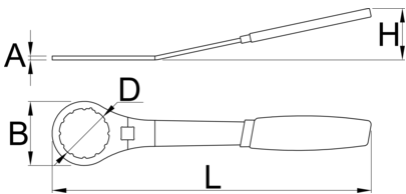

Bottom Bracket Wrench 12 notch, 48mm

1671.10/2DP

프로파일

제품 특징

- 재질: 프리미엄 플렉스 플러스 카본 스틸
- surface finish: trivalent chrome plated according to ISO 1456:2009
- 인체공학적 고중량 더블 컴포넌트 핸들
- Substitute for Elvedes 2018086

629620

295

* Images of products are symbolic. All dimensions are in mm, and weight in grams. All listed dimensions may vary in tolerance.