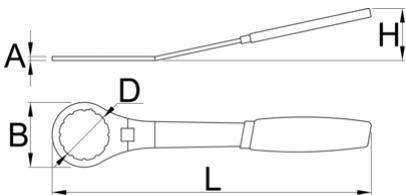

# Bottom Bracket Wrench 12 notch, 48mm

1671.10/2DP

NEW

## 제품 특징

- 재질: 프리미엄 플렉스 플러스 카본 스틸
- surface finish: chrome plated according to ISO 1456:2009
- 인체공학적 고중량 더블 컴포넌트 핸들
- Substitute for Elvedes 2018086

629620

295

\* Images of products are symbolic. All dimensions are in mm, and weight in grams. All listed dimensions may vary in tolerance.