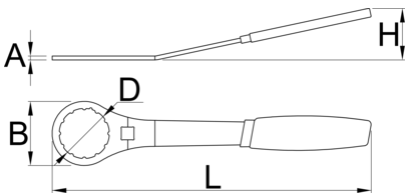

Bottom Bracket Wrench 12 notch, 48mm

1671.10/2DP

프로파일

제품 특징

- 재질: 프리미엄 플렉스 플러스 카본 스틸
- surface finish: trivalent chrome plated according to ISO 1456:2009
- 인체공학적 고중량 더블 컴포넌트 핸들
- Substitute for Elvedes 2018086

629620

295

* Images of products are symbolic. All dimensions are in mm, and weight is in grams. All listed dimensions may vary in tolerance.