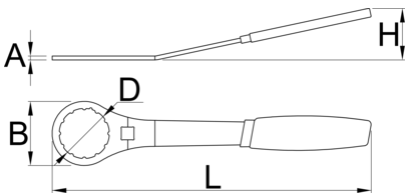

Bottom Bracket Wrench 12 notch, 48mm

1671.10/2DP

Profiles

Product features

- material: premium flex plus carbon steel
- surface finish: trivalent chrome plated according to ISO 1456:2009
- ergonomic heavy duty double component handle
- Substitute for Elvedes 2018086

629620

295

* Images of products are symbolic. All dimensions are in mm, and weight is in grams. All listed dimensions may vary in tolerance.