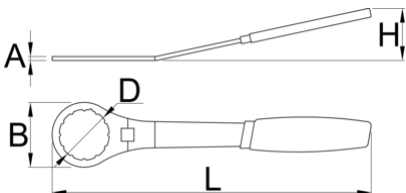

Bottom Bracket Wrench 12 notch, 48mm

1671.10/2DP

NEW

Product features

- material: premium flex plus carbon steel
- surface finish: trivalent chrome plated according to ISO 1456:2009
- ergonomic heavy duty double component handle
- Substitute for Elvedes 2018086

629620

295

* Images of products are symbolic. All dimensions are in mm, and weight in grams. All listed dimensions may vary in tolerance.