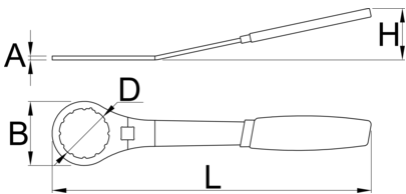

# Bottom Bracket Wrench 12 notch, 48mm

1671.10/2DP

## Product features

- material: premium flex plus carbon steel
- surface finish: trivalent chrome plated according to ISO 1456:2009
- ergonomic heavy duty double component handle
- Substitute for Elvedes 2018086

629620

295

\* Images of products are symbolic. All dimensions are in mm, and weight in grams. All listed dimensions may vary in tolerance.