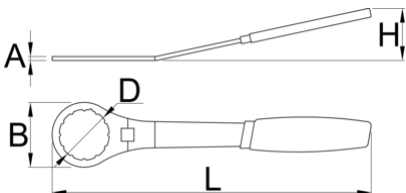

# Bottom Bracket Wrench 12 notch, 48mm

1671.10/2DP

NEW

## Product features

- material: premium flex plus carbon steel
- surface finish: trivalent chrome plated according to ISO 1456:2009
- ergonomic heavy duty double component handle
- Substitute for Elvedes 2018086

629620

295

\* Images of products are symbolic. All dimensions are in mm, and weight in grams. All listed dimensions may vary in tolerance.