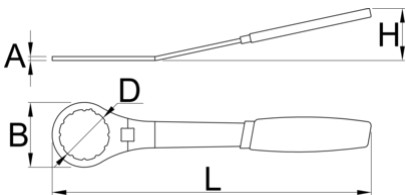

Bottom Bracket Wrench 12 notch, 48mm

1671.10/2DP

NEW

Product features

- material: premium flex plus carbon steel
- surface finish: chrome plated according to ISO 1456:2009
- ergonomic heavy duty double component handle
- Substitute for Elvedes 2018086

629620

295

* Images of products are symbolic. All dimensions are in mm, and weight in grams. All listed dimensions may vary in tolerance.