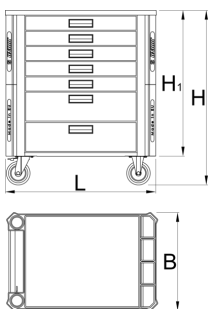

Gereedschapswagen Europlus

940PLUS3

Profielen

Product attributen

- materiaal: premium PLUS plaatstaal
- central locking system with a lock and folding key
- slot met sleutel inbegrepen en foam-sleutelhanger
- oil and acid resistant casters of a diameter of 125mm, one with brake, which blocks spinning and swiveling of the caster

- corners protected with anti-shock rubber
- 7 drawers (5x L 563 x W 365 x H 70mm, 2x L 563 x W 365 x H 150mm)
- basic dimensions with handle and casters L 801 x W 524 x H 931mm
- static load capacity of carriages without casters: 2000 kg
- dynamic load capacity of carriages: 500 kg
- maximum capacity of each drawer: 45kg
- coated with eco colour of Qualicoat quality standard
- total volume of drawers: 133 litres
- drawers compatible with SOS tool trays 1/3, 2/3, 3/3
- wide range of accessories

	L	B	H	H1	
629590	801	524	931	778	61600

* Afbeeldingen van producten zijn symbolisch. Alle afmetingen zijn in mm en gewicht in gram. Alle vermelde afmetingen kunnen variëren in tolerantie.

Gebruik (Afbeeldingen)