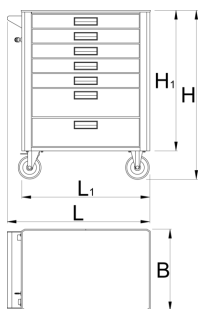

Gereedschapswagen Euromotion

940EM1

Profielen

Product attributen

- materiaal: premium PLUS plaatstaal
- central locking system with a lock and folding key
- slot met sleutel inbegrepen en foam-sleutelhanger
- oil and acid resistant casters of a diameter of 125mm, one with brake, which blocks spinning and swiveling of the caster

- wide range of accessories
- blind nuts for fixing accessories are mounted on the carriage.
- coated with eco colour of Qualicoat quality standard
- static load capacity of carriage without casters: 1600kg
- dynamic load capacity of carriages: 500 kg
- maximum capacity of each drawer: 45kg
- 7 drawers (5x L 563 x W 365 x H 70mm, 2x L 563 x W 365 x H 150mm)
- basic dimensions with handle and casters L 780 x W 440 x H 923mm
- total volume of drawers: 133 litres
- drawers compatible with SOS tool trays 1/3, 2/3, 3/3

	L	B	H	L1	H1	
629589	780	440	923	700	768	53600

* Afbeeldingen van producten zijn symbolisch. Alle afmetingen zijn in mm en gewicht in gram. Alle vermelde afmetingen kunnen variëren in tolerantie.

Gebruik (Afbeeldingen)